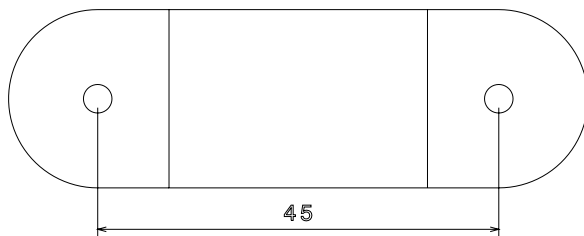

PRODUCT CODE: PPS25W
PVC PLAIN SADDLE

DESCRIPTION

25mm PVC Plain Saddle

FINISH

White

MATERIAL

PVC

PACKAGING

Packed in qty 100

ADDITIONAL NOTES

Manufactured to BS4607 part 1

Isometric view

Side view

Top view

Front view