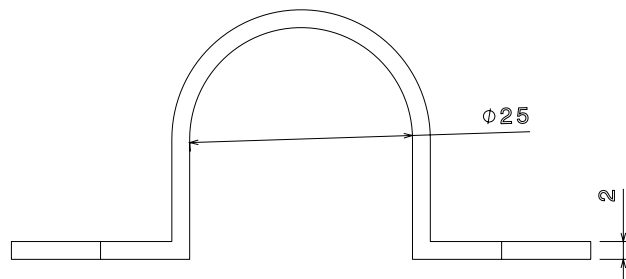

PRODUCT CODE: PPS25W
PVC PLAIN SADDLE

DESCRIPTION

25mm PVC Plain Saddle

FINISH

White

MATERIAL

PVC

PACKAGING

Packed in qty 100

ADDITIONAL NOTES

Manufactured to BS4607 part 1

Isometric view

Side view

Top view

Front view